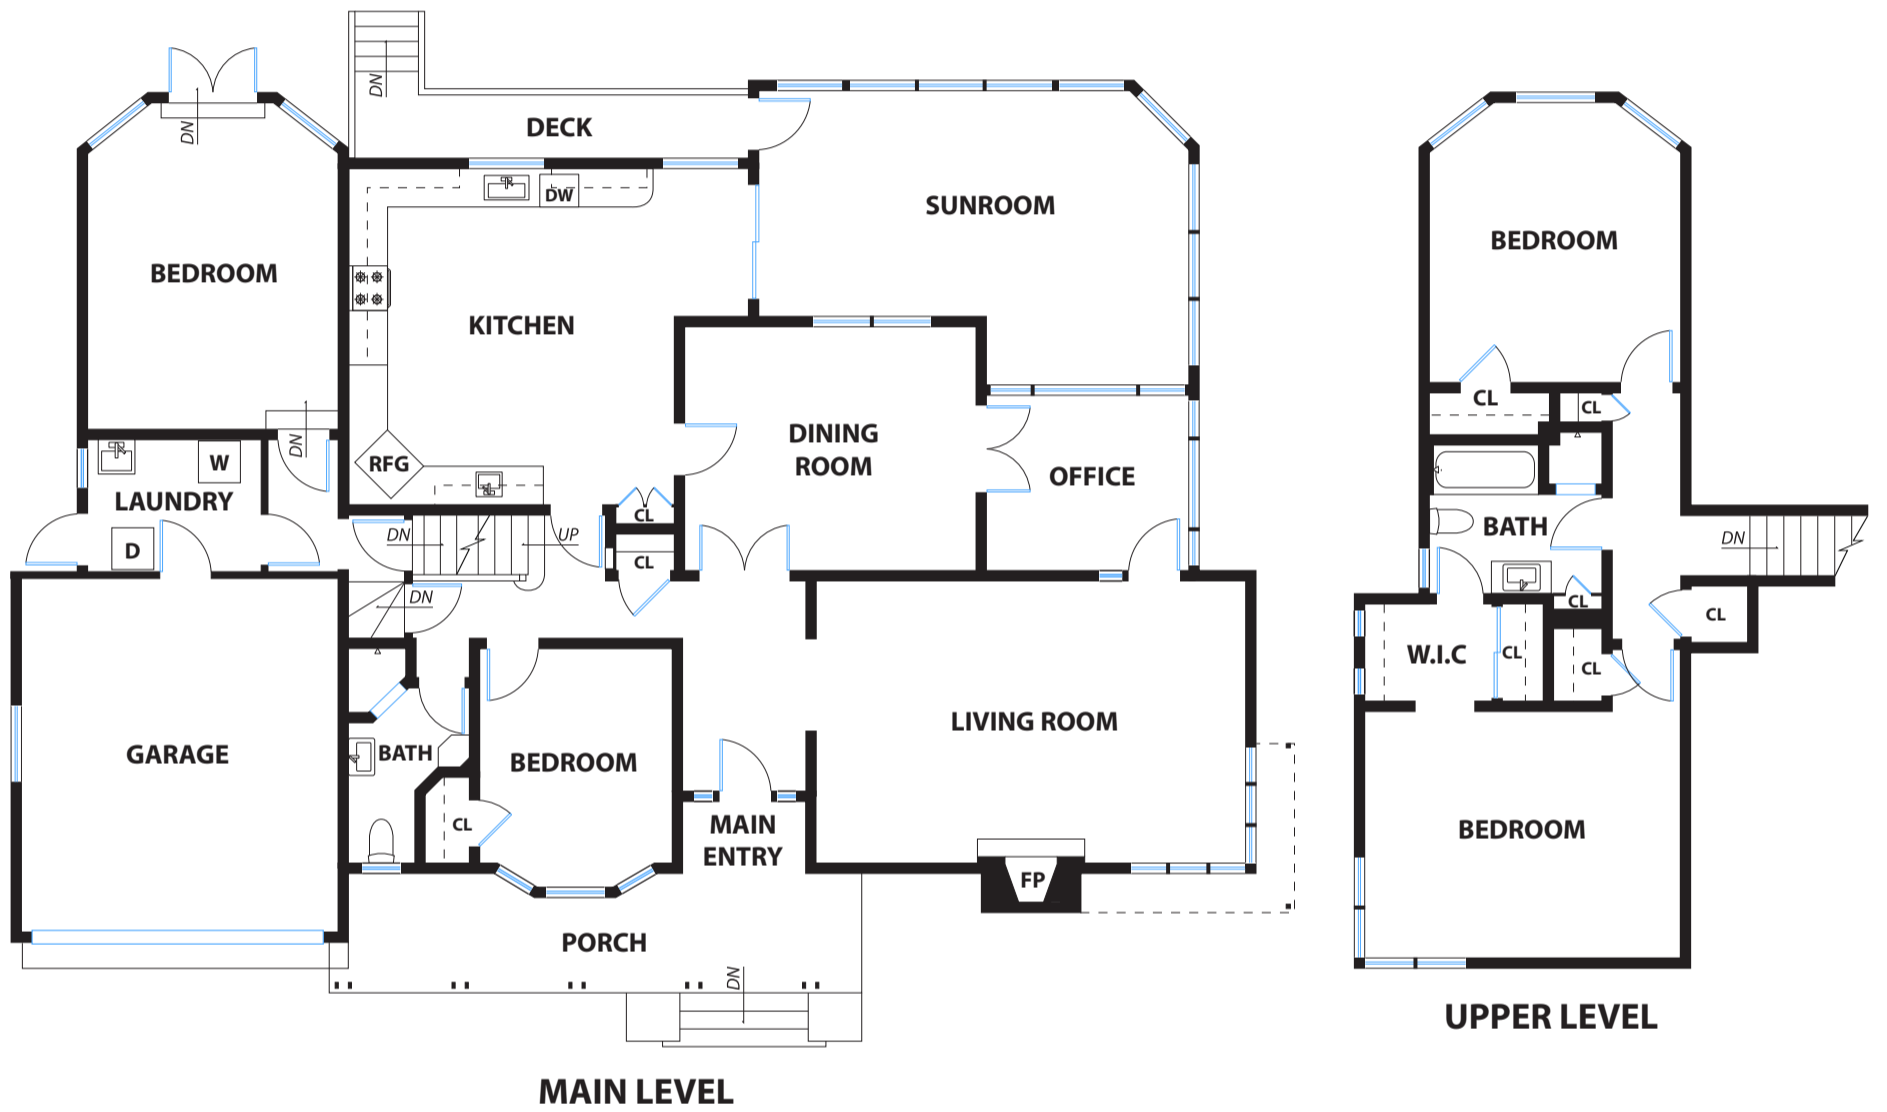

3210 19TH AVENUE

SAN FRANCISCO

MAIN LEVEL

UPPER LEVEL

LOWER LEVEL

DISCLAIMER: RENDERING BY OPEN HOMES PHOTOGRAPHY. ALL MEASUREMENTS ARE APPROXIMATE AND MAY NOT BE EXACT. DO NOT RELY ON THE ACCURACY OF THIS FLOOR PLAN WHEN DETERMINING THE PRICE OF A PROPERTY OR MAKING DECISIONS REGARDING BUYING OR SELLING OF PROPERTIES WITHOUT INDEPENDENT VERIFICATION.